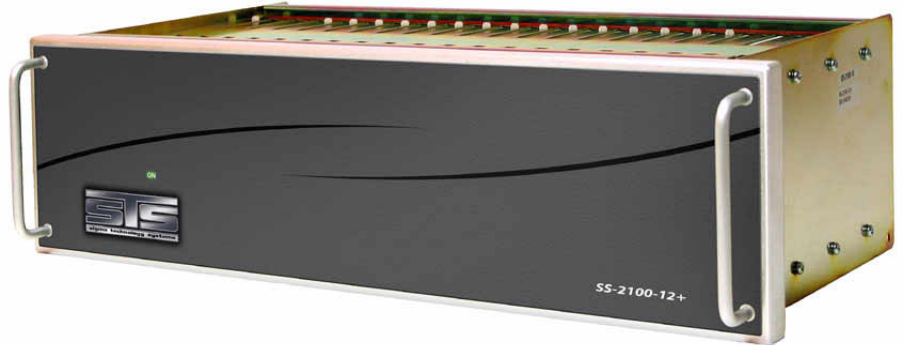

13 SLOT MODULE MOUNTING FRAME - SS-2100-12PLUS

FEATURES

- High performance, low cost
- 3 RU rack mount frame
- 13 module slots
- Includes 2 power supplies

SPECIFICATIONS

DESCRIPTION

Configuration	Rack Mount
Capacity	(13) 2100 Series card slots
Dimensions	5.25" H x 19" W x 9.5" D (134 x 483 x 242 mm)
Weight	16 lb. (7.3 kg), empty