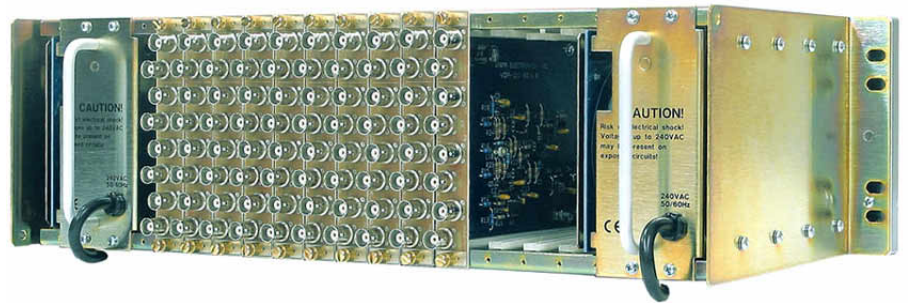

13 SLOT MODULE MOUNTING FRAME - SS-2100-12PLUS

FEATURES

- High performance, low cost
- 3 RU rack mount frame
- 13 module slots
- Includes 2 power supplies

SPECIFICATIONS

DESCRIPTION

Configuration	Rack Mount
Capacity	(13) 2100 Series card slots
Dimensions	5.25" H x 19" W x 9.5" D (134 x 483 x 242 mm)
Weight	16 lb. (7.3 kg), empty